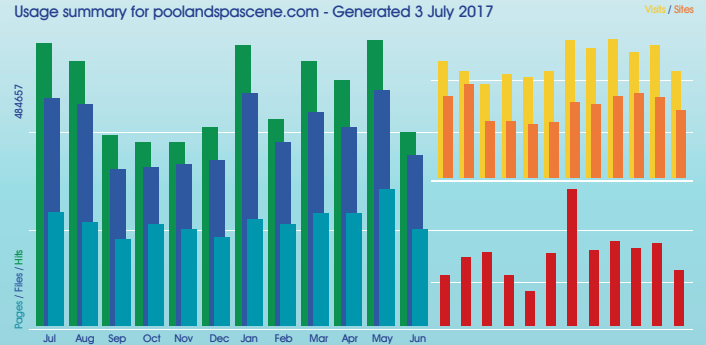

Swimming Pool Scene

Why choose Swimming Pool Scene?

Swimming Pool Scene is the biggest and brightest magazine for the water leisure sectors in the UK, also mailing out to 95 countries worldwide.

With unrivalled experience and in-depth knowledge Swimming Pool Scene is published six times annually, which is also available to view online.

MAILING DISTRIBUTION

- Architects – 4.71%
- Core Water Leisure Business - 14.85%
- Health Clubs – 4.75%
- Holiday Parks – 37.5%
- Hotel Pools – 9.76%
- Local Authority Pools – 15.62%
- School Pools – 10.22%
- Wellness – 3.5%

WEBSITE

Please see our recent report on our website statistics below, did you know that in the last year we have had on average 30,000 individual website visits each month!

Usage summary for poolandspascene.com - Generated 3 July 2017